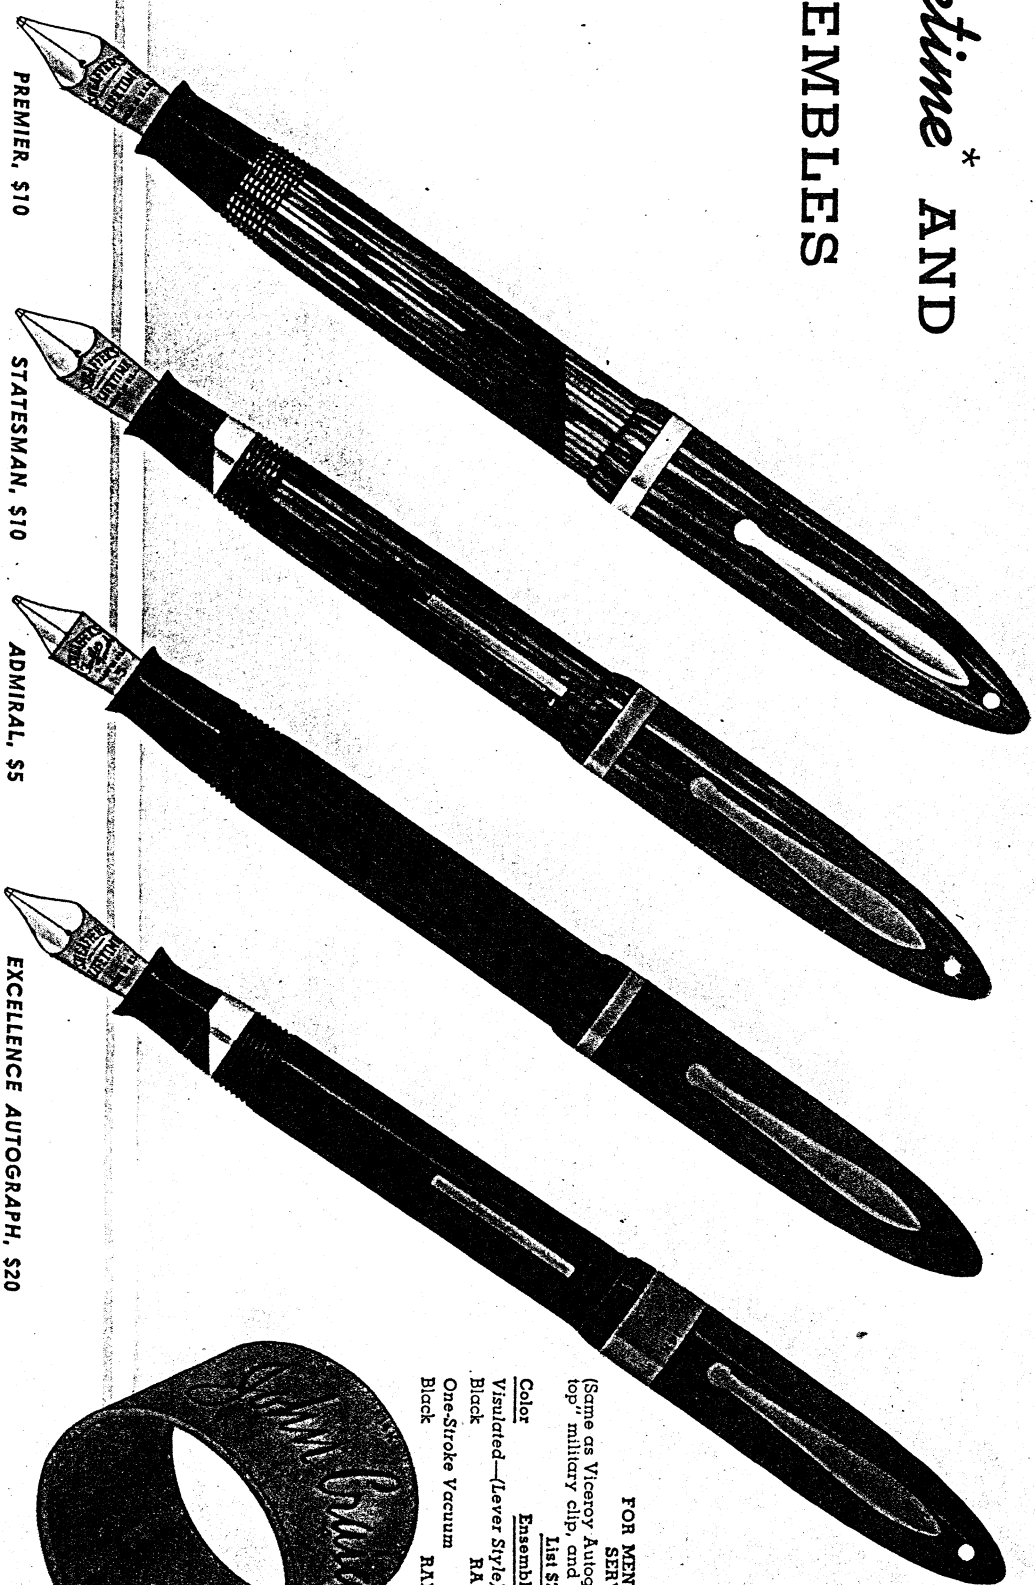

Lifetime* AND ENSEMBLES

PREMIER, $10

STATESMAN, $10

ADMIRAL, $5